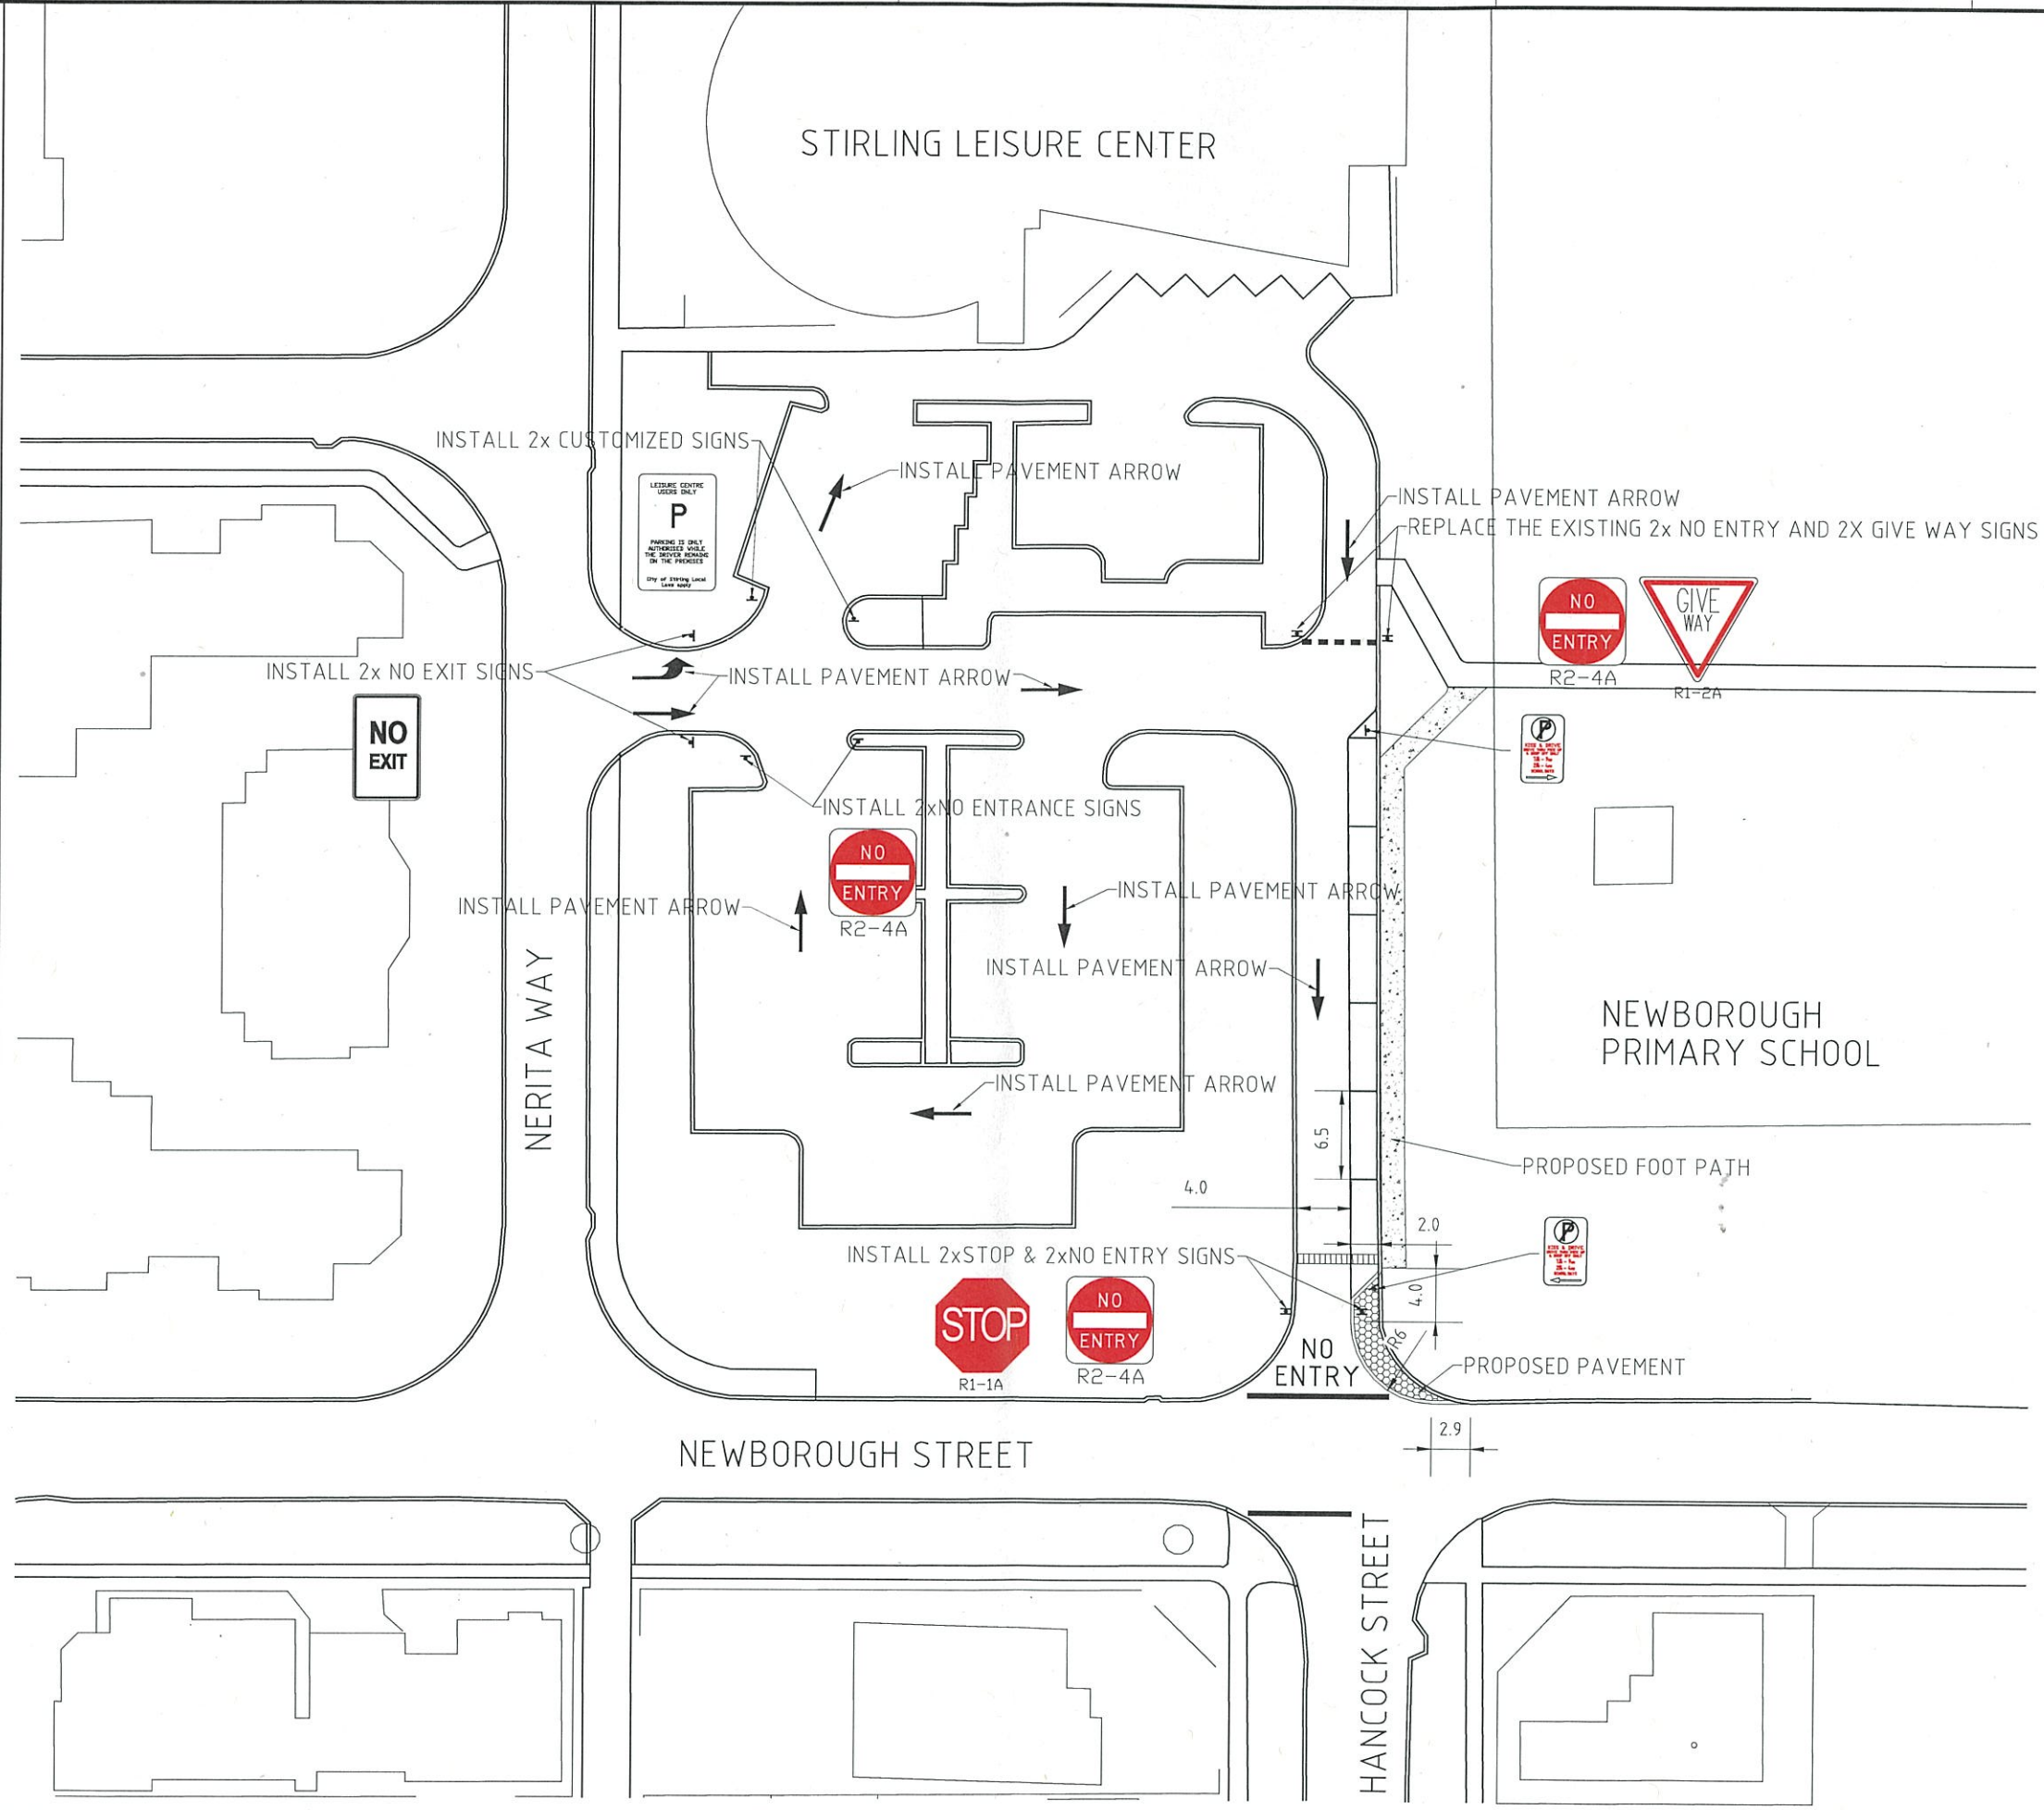

LEISURE CENTRE
USERS ONLY

P

PARKING IS ONLY
AUTHORISED WHILE
THE DRIVER REMAINS
ON THE PREMISES

City of Stirling Local
Laws apply

P

KISS & DRIVE
DRIVE THRU PICK UP
& DROP OFF ONLY

7³⁰ AM - 9 AM
2³⁰ PM - 4 PM
SCHOOL DAYS

←

STIRLING LEISURE CENTER

No.	DATE	REVISION	BY	APPD.

GRID	DATUM
---	A.H.D.
SURVEY JOB No.	
SURVEYOR	DATE
TAX SHEETS	

DESIGNED	PS	09/21
DRAWN	PS	09/21
CHECKED	JO	09/21
RECOMMENDED		
APPROVED		

NEWBOROUGH PRIMARY SCHOOL
CARPARK MODIFICATION-PROPOSED

SHEET 2 OF 2	SCALE N/A	SHEET SIZE A1
PROJECT CODE		REVISION
DRAWING No. EH789		